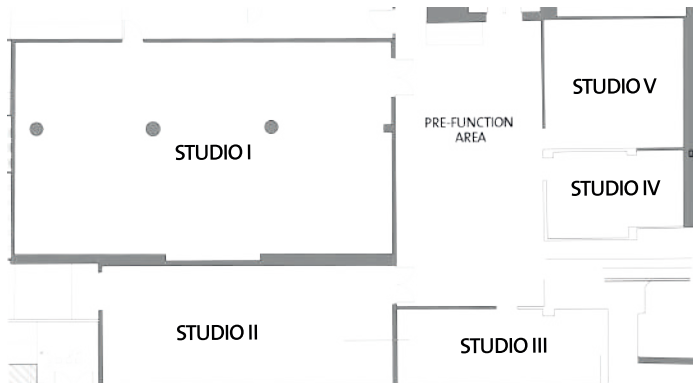

EAT

- Restaurants: Suená Chido, Zengo Sessions
- Bars: GMT+1, Eden Pool Club, Sun Society

MEET

- We feature more than 900 sqm of meeting spaces:
- 8 modular and partitionable meeting rooms (totaling 550 sqm).
- Fully equipped with state-of-the-art technology. BREAKOUT Premier Experiences - inspired by the popular Hard Rock Hotels signature in-room amenity program such as SOUND OF YOUR STAY® and ROCK OM®. All designed to amplify your next event with curated music, MEMORABILIA®, and brand experiences.

Destination	Distance (km)	Duration
Málaga AGP Airport	61 km.	45 min.
Málaga-María Zambrano train station	66 km.	50 min.

MEETING SPACES

LEVEL	NAME	SQM	SQF	HEIGHT	COCKTAIL	THEATRE	CLASSROOM	U SHAPE	BOARDROOM	BANQUET	CABARET
LEVEL 0	ROXY (I + II + III)	550 M	5.950	3,9 M	550	500	320			350	270
	ROXY I	163 M	1.754	3,9 M	150	120	70	42	50	80	60
	ROXY II	163 M	1.786	3,9 M	150	120	70	42	50	80	60
	ROXY III	220 M	2.410	3,9 M	200	180	110	50	60	120	90
	PRE-FUNCTION AREA	216 M	2.325	2 M							
LEVEL -1 (BREAKOUTS)	PRE-FUNCTION AREA	103 M	1.107	2,9 M							
	STUDIO I	186 M	2.001	2,7 M		150	80		28		50
	STUDIO II	66 M	710	2,5 M		50	40	32	38		32
	STUDIO III	40 M	430	2,56 M					14		
	STUDIO IV	26 M	280	2,5 M					12		
	STUDIO V	44 M	473	2,56 M		25	15	18	18		