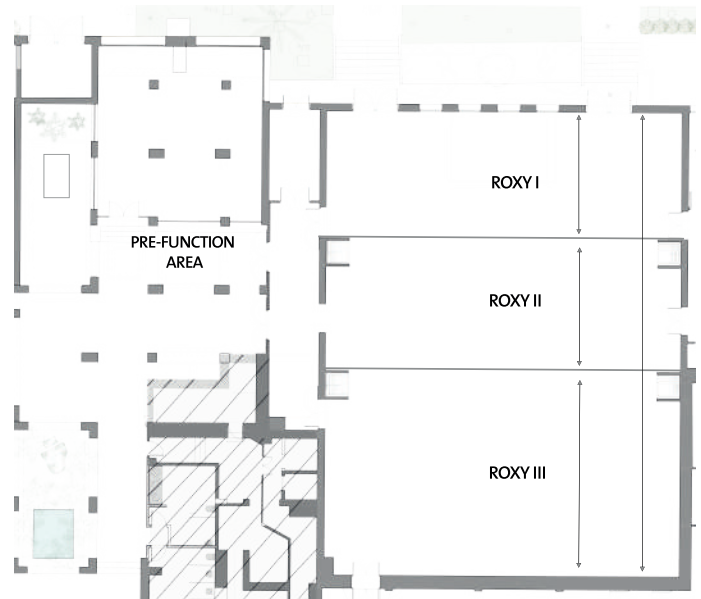

EAT

- Restaurants: Suená Chido, Zengo Sessions
- Bars: GMT+1, Eden Pool Club, Sun Society

MEET

- We feature more than 900 sqm of meeting spaces:
- 8 modular and partitionable meeting rooms (totaling 550 sqm).
- Fully equipped with state-of-the-art technology. BREAKOUT Premier Experiences - inspired by the popular Hard Rock Hotels signature in-room amenity program such as SOUND OF YOUR STAY® and ROCK OM®. All designed to amplify your next event with curated music, MEMORABILIA®, and brand experiences.

Destination	Distance (km)	Duration
Málaga AGP Airport	61 km.	45 min.
Málaga-María Zambrano train station	66 km.	50 min.

MEETING SPACES

LEVEL	NAME	SQM	SQF	HEIGHT	COCKTAIL	THEATRE	CLASSROOM	U SHAPE	BOARDROOM	BANQUET	CABARET
LEVEL 0	ROXY (I + II + III)	550 M	5.950	3,9 M	550	500	320			350	270
	ROXY I	163 M	1.754	3,9 M	150	120	70	42	50	80	60
	ROXY II	163 M	1.786	3,9 M	150	120	70	42	50	80	60
	ROXY III	220 M	2.410	3,9 M	200	180	110	50	60	120	90
	PRE-FUNCTION AREA	216 M	2.325	2 M							
LEVEL -1 (BREAKOUTS)	PRE-FUNCTION AREA	103 M	1.107	2,9 M							
	STUDIO I	186 M	2.001	2,7 M		150	80		28		50
	STUDIO II	66 M	710	2,5 M		50	40	32	38		32
	STUDIO III	40 M	430	2,56 M					14		
	STUDIO IV	26 M	280	2,5 M					12		
	STUDIO V	44 M	473	2,56 M		25	15	18	18		