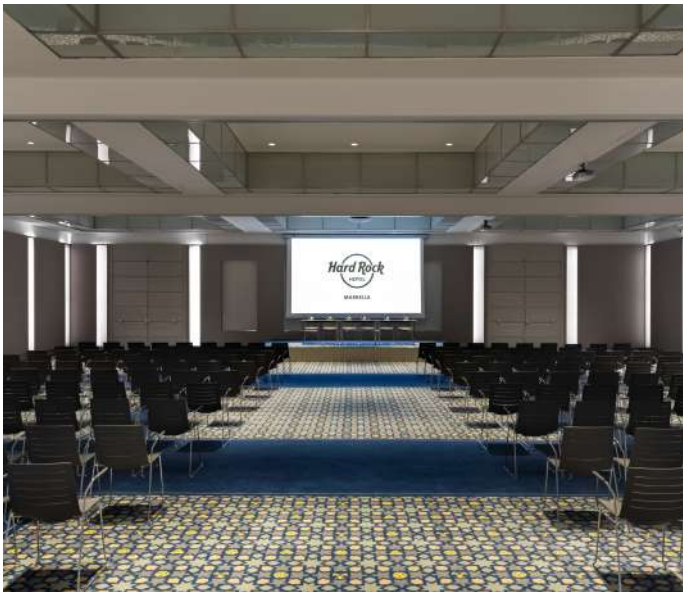

Located at the glamorous Puerto Banús, Hard Rock Hotel Marbella offers its distinctive style and music-inspired design mixed with Andalusian culture, our special amenities and world-class service. The property offers our exquisite signature gastronomic offerings with 2 restaurants and 3 snack bars, 2 incredible swimming pools, Body Rock® fitness center, Rock Spa®, our signature music memorabilia and more. This property has up to 8 meeting rooms, providing 915 sqm of meeting spaces and 3.000 sqm of outdoor spaces.

EAT

- Restaurants: Suená Chido, Zengo Sessions
- Bars: GMT+1, Eden Pool Club, Sun Society

MEET

- We feature more than 900 sqm of meeting spaces:
- 8 modular and partitionable meeting rooms (totaling 550 sqm).
- Fully equipped with state-of-the-art technology. BREAKOUT Premier Experiences - inspired by the popular Hard Rock Hotels signature in-room amenity program such as SOUND OF YOUR STAY® and ROCK OM®. All designed to amplify your next event with curated music, MEMORABILIA®, and brand experiences.

Destination	Distance (km)	Duration
Málaga AGP Airport	61 km.	45 min.
Málaga-María Zambrano train station	66 km.	50 min.

MEETING SPACES

LEVEL	NAME	SQM	SQF	HEIGHT	COCKTAIL	THEATRE	CLASSROOM	U SHAPE	BOARDROOM	BANQUET	CABARET
LEVEL 0	ROXY (I + II + III)	550 M	5.950	3,9 M	550	500	320			350	270
	ROXY I	163 M	1.754	3,9 M	150	120	70	42	50	80	60
	ROXY II	163 M	1.786	3,9 M	150	120	70	42	50	80	60
	ROXY III	220 M	2.410	3,9 M	200	180	110	50	60	120	90
	PRE-FUNCTION AREA	216 M	2.325	2 M							
LEVEL -1 (BREAKOUTS)	PRE-FUNCTION AREA	103 M	1.107	2,9 M							
	STUDIO I	186 M	2.001	2,7 M		150	80		28		50
	STUDIO II	66 M	710	2,5 M		50	40	32	38		32
	STUDIO III	40 M	430	2,56 M					14		
	STUDIO IV	26 M	280	2,5 M					12		
	STUDIO V	44 M	473	2,56 M		25	15	18	18		