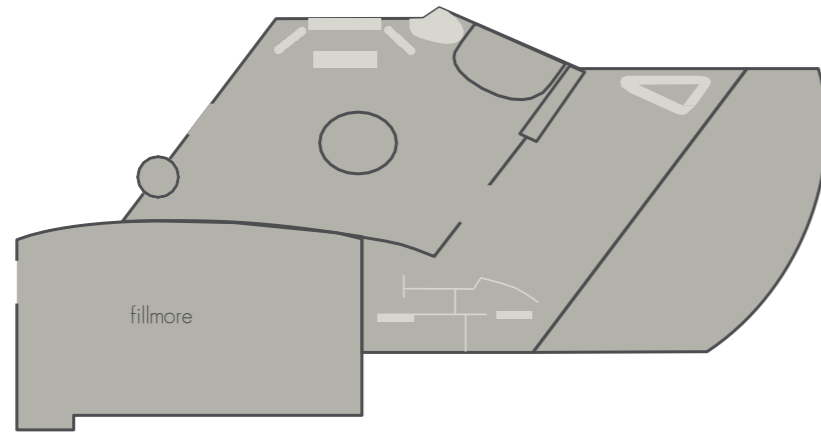

THE PLACE TO GET DOWN TO BUSINESS

429 moo 9 pattaya beach road, chonburi, 20150 thailand . hotelsales@hardrock.com

room	dimension	sq. m.	ceiling	reception concert	theater	classroom	boardroom	u-shape	banquet
hall of fame	26.7 x 15.5	390	4	350	400	220	70	70	280
<i>hall of fame a</i>	15.35 x 15.5	195	4	100	200	80	35	35	100
<i>hall of fame b</i>	15.35 x 15.5	195	4	100	200	80	35	35	100
fillmore	15.5 x 8.5	103	2.8	30	80	30	25	25	30
neverland	10.8 x 3.5	37.8	2.8	—	—	—	15	—	—
cavern	8.9 x 7.7	68.53	2.8	30	—	—	15	—	20
garden	35 x 22	526	—	400	—	—	—	—	300