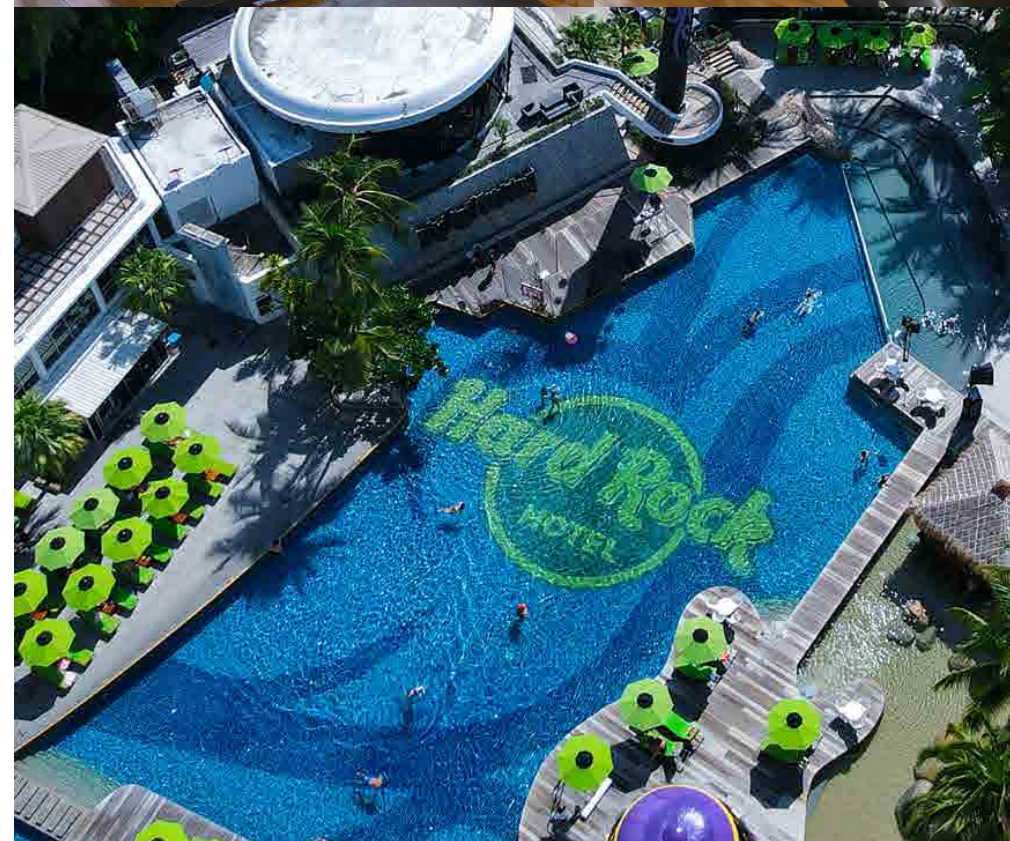

BUSINESS TRAVELERS UNITE

No points or numbers, just loyalty and perks. Visit our website for more on how we treat any-sized business like a big name.

THE ROCK SPA

The Rock Spa is where music and magic come together; a harmonic symphony of relaxation and treatment for the body and soul. It offers five stylish therapy rooms on the 3rd floor. Treatments including Traditional and new proprietary Massages and treatments, wraps, scrubs, facial, foot reflexology, pedicure, manicure or luxurious pampering wellness combinations that last half for three hours.

POOLS

Take in the sheer size of the 2,000 square meter pool. Swim to your heart's content, the massive beach-sand swimming pool. Swim through the beach-sand pool, laze around in the cocktail pool or join the poolside activities and have some fun. It culminates with the Legendary Pool Party on Saturday nights featuring our residents or invited D.Js.

ROCK SHOP

Located just off the main lobby and on Beach Road at Hard Rock Cafe. You can't put a price on rock 'n' roll, but you can buy a piece of it. Private label tees, jackets, hats, watches, collectible pins, and even garments designed by music legends.

BODY ROCK FITNESS CENTER

A fully equipped fitness center with training program and stand-by instructors, sauna, steam rooms, and cold plunge pool are available free of charge to all hotel guests.

Your expectations will be exceeded in ways you never would have imagined.