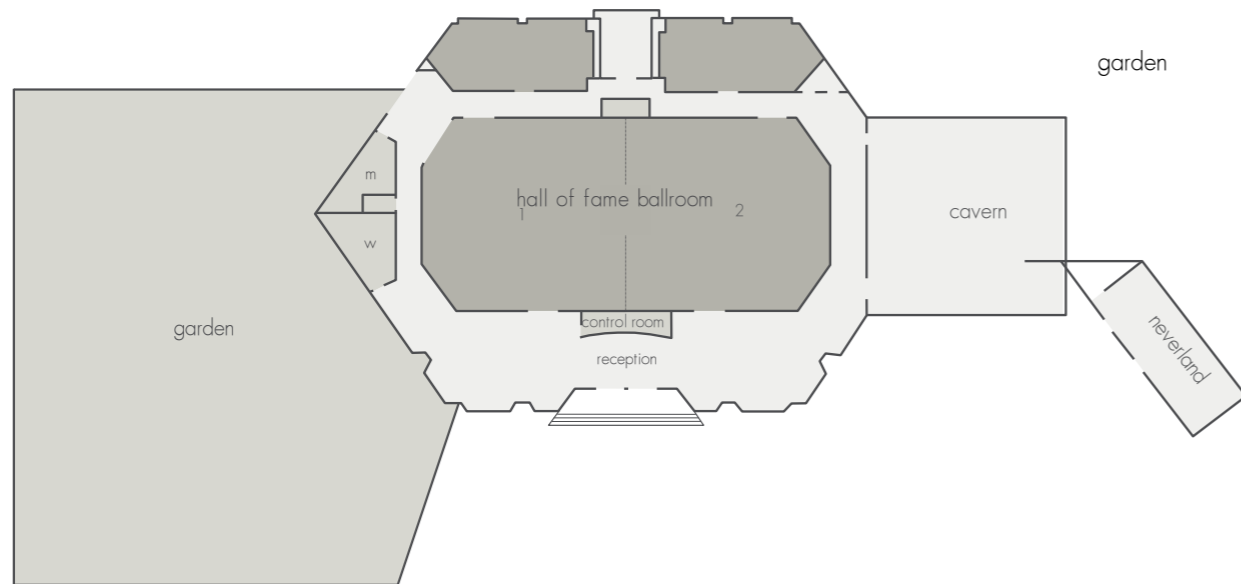

THE PLACE TO GET DOWN TO BUSINESS

429 moo 9 pattaya beach road, chonburi, 20150 thailand . hotelsales@hardrock.com

room	dimension	sq. m.	ceiling	reception concert	theater	classroom	boardroom	u-shape	banquet
hall of fame	26.7 x 15.5	390	4	350	400	220	70	70	280
<i>hall of fame a</i>	15.35 x 15.5	195	4	100	200	80	35	35	100
<i>hall of fame b</i>	15.35 x 15.5	195	4	100	200	80	35	35	100
fillmore	15.5 x 8.5	103	2.8	30	80	30	25	25	30
neverland	10.8 x 3.5	37.8	2.8	—	—	—	15	—	—
cavern	8.9 x 7.7	68.53	2.8	30	—	—	15	—	20
garden	35 x 22	526	—	400	—	—	—	—	300

PATTAYA

hard rock hotel

THE PLACE TO GET DOWN TO BUSINESS

429 moo 9 pattaya beach road, chonburi, 20150 thailand . hotelsales@hardrock.com

room	dimension	sq. m.	ceiling	reception concert	theater	classroom	boardroom	u-shape	double u- shape	banquet
hard rock cafe	15 x 13	150	4.5	200	100	60	30	—	—	100
drum room	12 x 10	120	4.5	80	70	40	20	35	60	60
moon deck	32 x 6.7	264	—	100	—	—	12	—	—	50