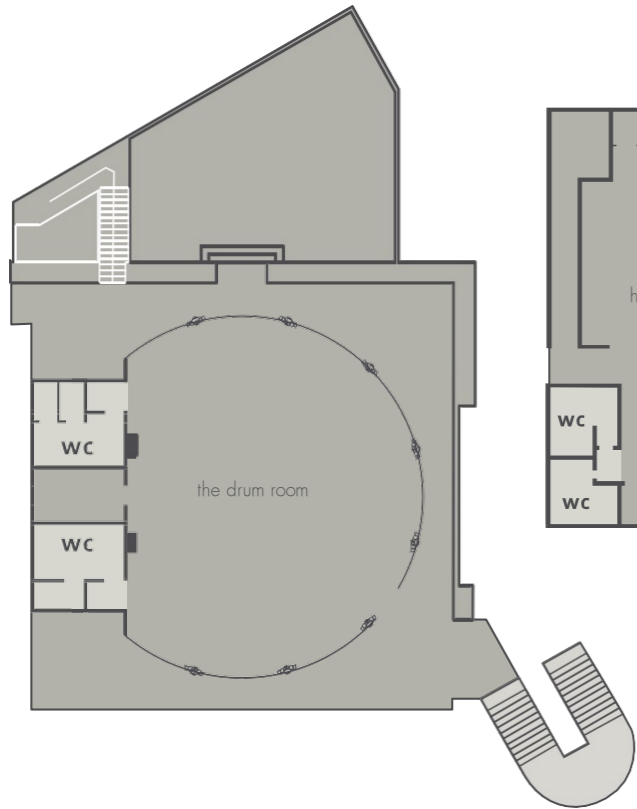

THE PLACE TO GET DOWN TO BUSINESS

429 moo 9 pattaya beach road, chonburi, 20150 thailand . hotelsales@hardrock.com

room	dimension	sq. m.	ceiling	reception concert	theater	classroom	boardroom	u-shape	banquet
hall of fame	26.7 x 15.5	390	4	350	400	220	70	70	280
<i>hall of fame a</i>	15.35 x 15.5	195	4	100	200	80	35	35	100
<i>hall of fame b</i>	15.35 x 15.5	195	4	100	200	80	35	35	100
fillmore	15.5 x 8.5	103	2.8	30	80	30	25	25	30
neverland	10.8 x 3.5	37.8	2.8	—	—	—	15	—	—
cavern	8.9 x 7.7	68.53	2.8	30	—	—	15	—	20
garden	35 x 22	526	—	400	—	—	—	—	300

PATTAYA

hard rock hotel

THE PLACE TO GET DOWN TO BUSINESS

429 moo 9 pattaya beach road, chonburi, 20150 thailand . hotelsales@hardrock.com

room	dimension	sq. m.	ceiling	reception concert	theater	classroom	boardroom	u-shape	double u- shape	banquet
hard rock cafe	15 x 13	150	4.5	200	100	60	30	—	—	100
drum room	12 x 10	120	4.5	80	70	40	20	35	60	60
moon deck	32 x 6.7	264	—	100	—	—	12	—	—	50