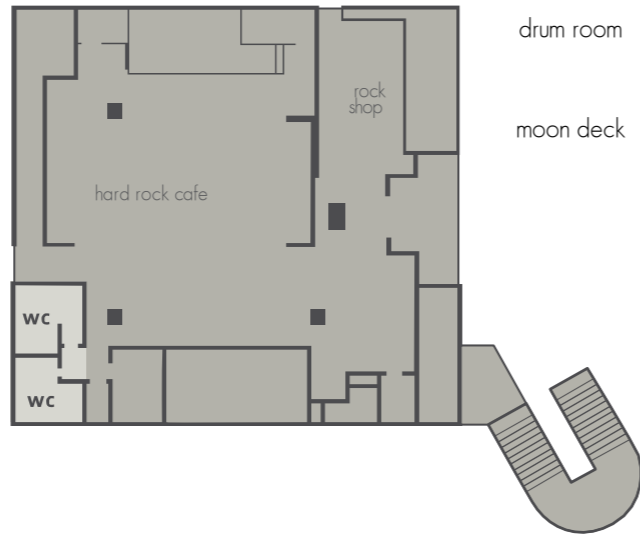

THE PLACE TO GET DOWN TO BUSINESS

429 moo 9 pattaya beach road, chonburi, 20150 thailand . hotelsales@hardrock.com

room	dimension	sq. m.	ceiling	reception concert	theater	classroom	boardroom	u-shape	banquet
hall of fame	26.7 x 15.5	390	4	350	400	220	70	70	280
<i>hall of fame a</i>	15.35 x 15.5	195	4	100	200	80	35	35	100
<i>hall of fame b</i>	15.35 x 15.5	195	4	100	200	80	35	35	100
fillmore	15.5 x 8.5	103	2.8	30	80	30	25	25	30
neverland	10.8 x 3.5	37.8	2.8	—	—	—	15	—	—
cavern	8.9 x 7.7	68.53	2.8	30	—	—	15	—	20
garden	35 x 22	526	—	400	—	—	—	—	300

PATTAYA

hard rock hotel

THE PLACE TO GET DOWN TO BUSINESS

429 moo 9 pattaya beach road, chonburi, 20150 thailand . hotelsales@hardrock.com

room	dimension	sq. m.	ceiling	reception concert	theater	classroom	boardroom	u-shape	double u- shape	banquet
hard rock cafe	15 x 13	150	4.5	200	100	60	30	—	—	100
drum room	12 x 10	120	4.5	80	70	40	20	35	60	60
moon deck	32 x 6.7	264	—	100	—	—	12	—	—	50