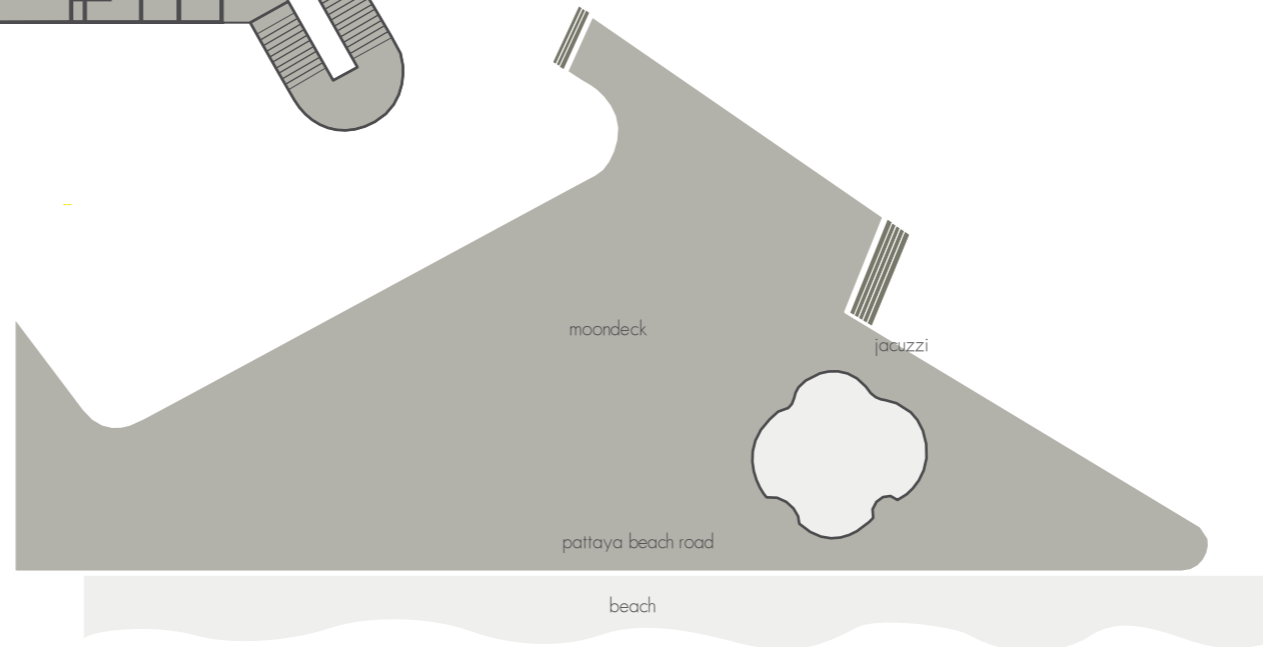

PATTAYA

hard rock hotel

THE PLACE TO GET DOWN TO BUSINESS

429 moo 9 pattaya beach road, chonburi, 20150 thailand . hotelsales@hardrock.com

room	dimension	sq. m.	ceiling	reception concert	theater	classroom	boardroom	u-shape	double u- shape	banquet
hard rock cafe	15 x 13	150	4.5	200	100	60	30	—	—	100
drum room	12 x 10	120	4.5	80	70	40	20	35	60	60
moon deck	32 x 6.7	264	—	100	—	—	12	—	—	50