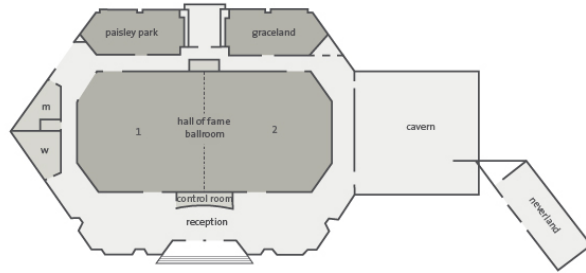

THE PLACE TO GET DOWN TO BUSINESS

429 moo 9 pattaya beach rd., chonburi, thailand . hotelsales@hardrock.com

room	dimensions	sq. m.	ceiling	cocktail concert	theater	classroom	boardroom	single u	twin u	banquet
hall of fame	26.7 x 15.5	390	4	350	400	220	70	70	120	280
hall of fame a	15.35 x 15.5	195	4	100	200	80	35	35	60	100
hall of fame b	15.35 x 15.5	195	4	100	200	80	35	35	60	100
fillmore	18.5 x 5.5	103	2.8	30	80	30	25	25	—	60
graceland	10.4 x 5.6	55	2.5	20	40	18	20	20	—	20
paisley park	10.4 x 5.6	55	2.5	20	40	18	20	20	—	20
neverland	10.8 x 3.5	37.8	2.8	—	40	15	15	—	—	—
cavern	7.7 x 8.9	68.53	2.8	20	—	—	—	—	—	80
pizzeria	13.05 x 13.05	170	5.6	100	—	—	—	—	—	70
pizzeria deck	20 x 6	120	—	70	—	—	—	—	—	50
soul lounge	12 x 14	212	2.8	120	—	—	—	—	—	80
soul lounge terrace	14 x 15	156	2.8	120	—	—	—	—	—	100
garden	15.6 x 23	345	—	350	—	—	—	—	—	300
spa pool deck	24.6 x 13	320	—	120	—	—	—	—	—	100

# PATTAYA

hard rock hotel

THE PLACE TO GET DOWN TO BUSINESS

429 moo 9 pattaya beach rd., chonburi, thailand . hotelsales@hardrock.com

room	dimensions	sq. m.	ceiling	cocktail concert	theater	classroom	boardroom	single u	twin u	banquet
hard rock cafe	16.5 x 16.5	—	4.5	200	—	—	—	—	—	100
the drum room	12 x 10	120	4.5	200	100	60	27	30	63	126
moon deck	32 x 6.7	264	—	100	—	—	12	—	—	50