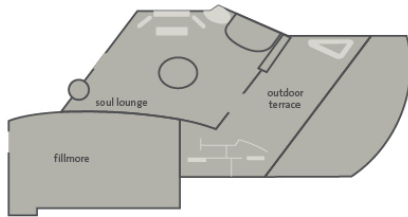

THE PLACE TO GET DOWN TO BUSINESS

429 moo 9 pattaya beach rd., chonburi, thailand . hotelsales@hardrock.com

room	dimensions	sq. m.	ceiling	cocktail concert	theater	classroom	boardroom	single u	twin u	banquet
hall of fame	26.7 x 15.5	390	4	350	400	220	70	70	120	280
hall of fame a	15.35 x 15.5	195	4	100	200	80	35	35	60	100
hall of fame b	15.35 x 15.5	195	4	100	200	80	35	35	60	100
fillmore	18.5 x 5.5	103	2.8	30	80	30	25	25	—	60
graceland	10.4 x 5.6	55	2.5	20	40	18	20	20	—	20
paisley park	10.4 x 5.6	55	2.5	20	40	18	20	20	—	20
neverland	10.8 x 3.5	37.8	2.8	—	40	15	15	—	—	—
cavern	7.7 x 8.9	68.53	2.8	20	—	—	—	—	—	80
pizzeria	13.05 x 13.05	170	5.6	100	—	—	—	—	—	70
pizzeria deck	20 x 6	120	—	70	—	—	—	—	—	50
soul lounge	12 x 14	212	2.8	120	—	—	—	—	—	80
soul lounge terrace	14 x 15	156	2.8	120	—	—	—	—	—	100
garden	15.6 x 23	345	—	350	—	—	—	—	—	300
spa pool deck	24.6 x 13	320	—	120	—	—	—	—	—	100

# PATTAYA

hard rock hotel

THE PLACE TO GET DOWN TO BUSINESS

429 moo 9 pattaya beach rd., chonburi, thailand . hotelsales@hardrock.com

room	dimensions	sq. m.	ceiling	cocktail concert	theater	classroom	boardroom	single u	twin u	banquet
hard rock cafe	16.5 x 16.5	—	4.5	200	—	—	—	—	—	100
the drum room	12 x 10	120	4.5	200	100	60	27	30	63	126
moon deck	32 x 6.7	264	—	100	—	—	12	—	—	50