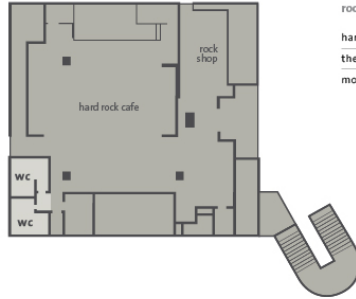

THE PLACE TO GET DOWN TO BUSINESS

429 moo 9 pattaya beach rd., chonburi, thailand . hotelsales@hardrock.com

room	dimensions	sq. m.	ceiling	cocktail concert	theater	classroom	boardroom	single u	twin u	banquet
hall of fame	26.7 x 15.5	390	4	350	400	220	70	70	120	280
hall of fame a	15.35 x 15.5	195	4	100	200	80	35	35	60	100
hall of fame b	15.35 x 15.5	195	4	100	200	80	35	35	60	100
fillmore	18.5 x 5.5	103	2.8	30	80	30	25	25	—	60
graceland	10.4 x 5.6	55	2.5	20	40	18	20	20	—	20
paisley park	10.4 x 5.6	55	2.5	20	40	18	20	20	—	20
neverland	10.8 x 3.5	37.8	2.8	—	40	15	15	—	—	—
cavern	7.7 x 8.9	68.53	2.8	20	—	—	—	—	—	80
pizzeria	13.05 x 13.05	170	5.6	100	—	—	—	—	—	70
pizzeria deck	20 x 6	120	—	70	—	—	—	—	—	50
soul lounge	12 x 14	212	2.8	120	—	—	—	—	—	80
soul lounge terrace	14 x 15	156	2.8	120	—	—	—	—	—	100
garden	15.6 x 23	345	—	350	—	—	—	—	—	300
spa pool deck	24.6 x 13	320	—	120	—	—	—	—	—	100

# PATTAYA

hard rock hotel

THE PLACE TO GET DOWN TO BUSINESS

429 moo 9 pattaya beach rd., chonburi, thailand . hotelsales@hardrock.com

room	dimensions	sq. m.	ceiling	cocktail concert	theater	classroom	boardroom	single u	twin u	banquet
hard rock cafe	16.5 x 16.5	—	4.5	200	—	—	—	—	—	100
the drum room	12 x 10	120	4.5	200	100	60	27	30	63	126
moon deck	32 x 6.7	264	—	100	—	—	12	—	—	50