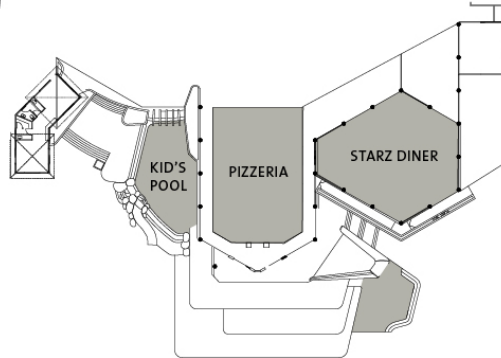

Think Big when it comes to outdoors! Spit-roast a whole side of Beef, Pork or Lamb, these special feasts are available as tailor-made buffet or as set menus.

Spice up your events with our extraordinary Party Truck that also serve as backdrop or stage for your event. We bring food, drink and live entertainment, depending on your needs !! And where Hard Rock Hotel Pattaya's Get The Party Started Party Truck goes, a rocking good time follows.

THE PLACE TO GET DOWN TO BUSINESS

429 moo 9 pattaya beach rd., chonburi, thailand . hotelsales@hardrock.com

room	dimensions	sq. m.	ceiling	cocktail concert	theater	classroom	boardroom	single u	twin u	banquet
hall of fame	26.7 x 15.5	390	4	350	400	220	70	70	120	280
hall of fame a	15.35 x 15.5	195	4	100	200	80	35	35	60	100
hall of fame b	15.35 x 15.5	195	4	100	200	80	35	35	60	100
fillmore	18.5 x 5.5	103	2.8	30	80	30	25	25	—	60
graceland	10.4 x 5.6	55	2.5	20	40	18	20	20	—	20
paisley park	10.4 x 5.6	55	2.5	20	40	18	20	20	—	20
neverland	10.8 x 3.5	37.8	2.8	—	40	15	15	—	—	—
cavern	7.7 x 8.9	68.53	2.8	20	—	—	—	—	—	80
pizzeria	13.05 x 13.05	170	5.6	100	—	—	—	—	—	70
pizzeria deck	20 x 6	120	—	70	—	—	—	—	—	50
soul lounge	12 x 14	212	2.8	120	—	—	—	—	—	80
soul lounge terrace	14 x 15	156	2.8	120	—	—	—	—	—	100
garden	15.6 x 23	345	—	350	—	—	—	—	—	300
spa pool deck	24.6 x 13	320	—	120	—	—	—	—	—	100

# PATTAYA

hard rock hotel

THE PLACE TO GET DOWN TO BUSINESS

429 moo 9 pattaya beach rd., chonburi, thailand . hotelsales@hardrock.com

room	dimensions	sq. m.	ceiling	cocktail concert	theater	classroom	boardroom	single u	twin u	banquet
hard rock cafe	16.5 x 16.5	—	4.5	200	—	—	—	—	—	100
the drum room	12 x 10	120	4.5	200	100	60	27	30	63	126
moon deck	32 x 6.7	264	—	100	—	—	12	—	—	50