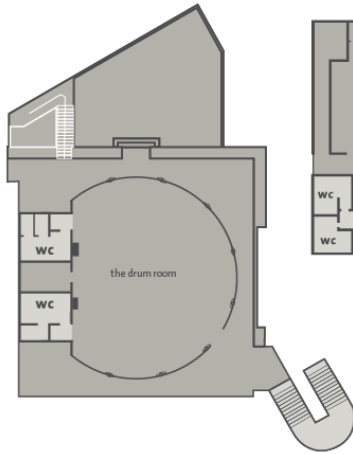

THE PLACE TO GET DOWN TO BUSINESS

429 moo 9 pattaya beach rd., chonburi, thailand . hotelsales@hardrock.com

room	dimensions	sq. m.	ceiling	cocktail concert	theater	classroom	boardroom	single u	twin u	banquet
hall of fame	26.7 x 15.5	390	4	350	400	220	70	70	120	280
hall of fame a	15.35 x 15.5	195	4	100	200	80	35	35	60	100
hall of fame b	15.35 x 15.5	195	4	100	200	80	35	35	60	100
fillmore	18.5 x 5.5	103	2.8	30	80	30	25	25	—	60
graceland	10.4 x 5.6	55	2.5	20	40	18	20	20	—	20
paisley park	10.4 x 5.6	55	2.5	20	40	18	20	20	—	20
neverland	10.8 x 3.5	37.8	2.8	—	40	15	15	—	—	—
cavern	7.7 x 8.9	68.53	2.8	20	—	—	—	—	—	80
pizzeria	13.05 x 13.05	170	5.6	100	—	—	—	—	—	70
pizzeria deck	20 x 6	120	—	70	—	—	—	—	—	50
soul lounge	12 x 14	212	2.8	120	—	—	—	—	—	80
soul lounge terrace	14 x 15	156	2.8	120	—	—	—	—	—	100
garden	15.6 x 23	345	—	350	—	—	—	—	—	300
spa pool deck	24.6 x 13	320	—	120	—	—	—	—	—	100

# PATTAYA

hard rock hotel

THE PLACE TO GET DOWN TO BUSINESS

429 moo 9 pattaya beach rd., chonburi, thailand . hotelsales@hardrock.com

room	dimensions	sq. m.	ceiling	cocktail concert	theater	classroom	boardroom	single u	twin u	banquet
hard rock cafe	16.5 x 16.5	—	4.5	200	—	—	—	—	—	100
the drum room	12 x 10	120	4.5	200	100	60	27	30	63	126
moon deck	32 x 6.7	264	—	100	—	—	12	—	—	50