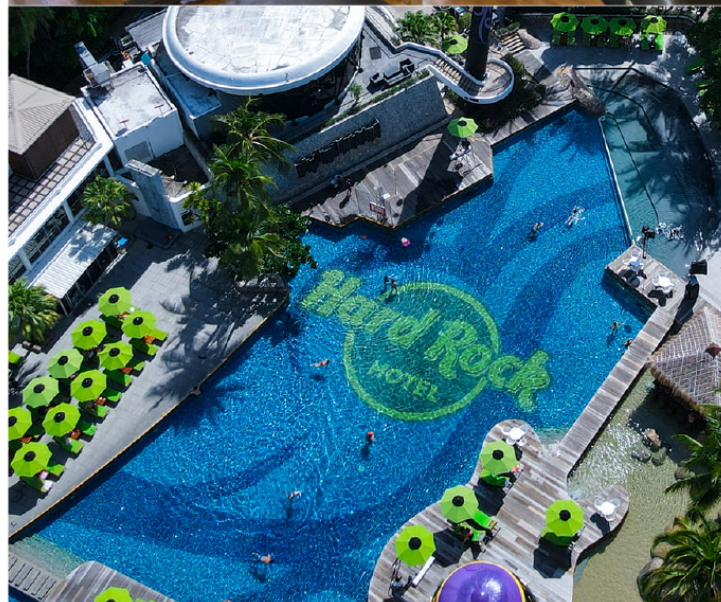

THE ROCK SPA

The Rock Spa is where music and magic come together; a harmonic symphony of relaxation and treatment for the body and soul. It offers five stylish therapy rooms on the 3rd floor. Treatments including Traditional and new proprietary Massages and treatments, wraps, scrubs, facial, foot reflexology, pedicure, manicure or luxurious pampering wellness combinations that last half for three hours.

POOLS

Take in the sheer size of the 2,000 square meter pool. Swim to your heart's content, the massive beach-sand swimming pool. Swim through the beach-sand pool, laze around in the cocktail pool or join the poolside activities and have some fun. It culminates with the Legendary Pool Party on Saturday nights featuring our residents or invited D.Js.

ROCK SHOP

Located just off the main lobby and on Beach Road at Hard Rock Cafe. You can't put a price on rock 'n' roll, but you can buy a piece of it. Private label tees, jackets, hats, watches, collectible pins, and even garments designed by music legends.

BODY ROCK FITNESS CENTER

A fully equipped fitness center with training program and stand-by instructors, sauna, steam rooms, and cold plunge pool are available free of charge to all hotel guests.

Your expectations will be exceeded in ways you never would have imagined.

663-842-8755 • pattayo.hardrockhotels.net • 428 Pattaya Beach Road, Chonburi 20150