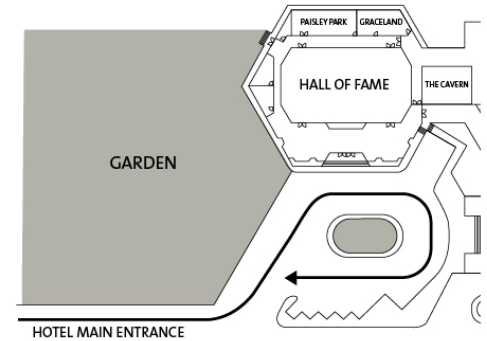

THE PLACE TO GET DOWN TO BUSINESS

429 moo 9 pattaya beach rd., chonburi, thailand . hotelsales@hardrock.com

room	dimensions	sq. m.	ceiling	cocktail concert	theater	classroom	boardroom	single u	twin u	banquet
hall of fame	26.7 x 15.5	390	4	350	400	220	70	70	120	280
hall of fame a	15.35 x 15.5	195	4	100	200	80	35	35	60	100
hall of fame b	15.35 x 15.5	195	4	100	200	80	35	35	60	100
fillmore	18.5 x 5.5	103	2.8	30	80	30	25	25	—	60
graceland	10.4 x 5.6	55	2.5	20	40	18	20	20	—	20
paisley park	10.4 x 5.6	55	2.5	20	40	18	20	20	—	20
neverland	10.8 x 3.5	37.8	2.8	—	40	15	15	—	—	—
cavern	7.7 x 8.9	68.53	2.8	20	—	—	—	—	—	80
pizzeria	13.05 x 13.05	170	5.6	100	—	—	—	—	—	70
pizzeria deck	20 x 6	120	—	70	—	—	—	—	—	50
soul lounge	12 x 14	212	2.8	120	—	—	—	—	—	80
soul lounge terrace	14 x 15	156	2.8	120	—	—	—	—	—	100
garden	15.6 x 23	345	—	350	—	—	—	—	—	300
spa pool deck	24.6 x 13	320	—	120	—	—	—	—	—	100

# PATTAYA

hard rock hotel

THE PLACE TO GET DOWN TO BUSINESS

429 moo 9 pattaya beach rd., chonburi, thailand . hotelsales@hardrock.com

room	dimensions	sq. m.	ceiling	cocktail concert	theater	classroom	boardroom	single u	twin u	banquet
hard rock cafe	16.5 x 16.5	—	4.5	200	—	—	—	—	—	100
the drum room	12 x 10	120	4.5	200	100	60	27	30	63	126
moon deck	32 x 6.7	264	—	100	—	—	12	—	—	50