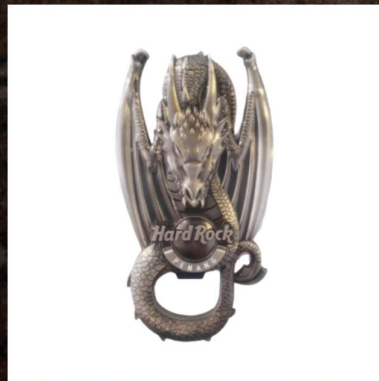

MAGNET DRAGON
BOTTLE OPENER
RM80.00