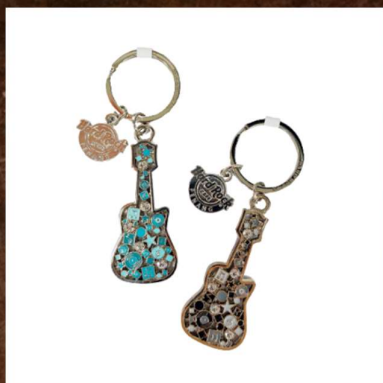

# ACCESSORIES

KEYRING ANTIQUE GUITAR  
RM65.00

KEYRING LEATHER GUITAR  
RM75.00

KEYRING CITY ICON  
RM65.00

KEYRING LOGO SPINNER  
RM80.00

KEYRING ROCK HAND  
RM95.00

KEYRING WOODGRAIN GUITAR  
RM90.00

KEYRING MOSAIC  
TEAL / BLACK  
RM75.00