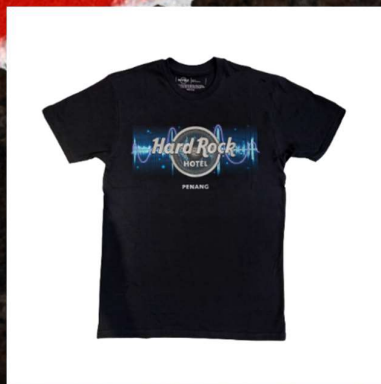

SOUNDWAVE LOGO
S – 3XL
RM135.00