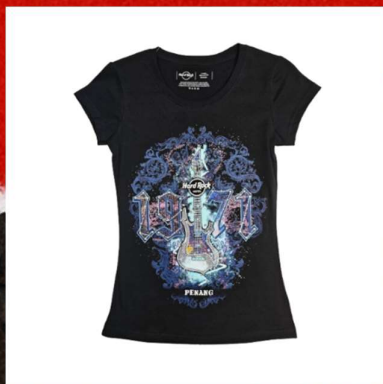

WOMEN'S TEE

STARRY NIGHT
XS – XXL
RM140.00