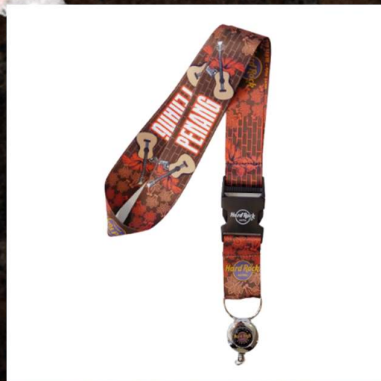

LANYARD HRH22 HOTEL
RM90.00