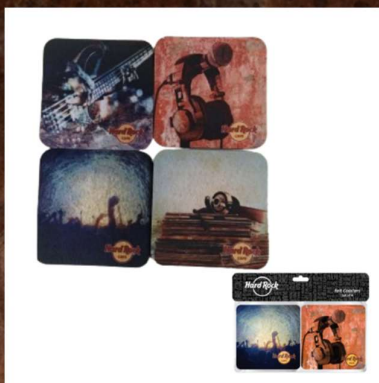

# ACCESSORIES

PLUSH HOODIE  
PANDA / BEAR  
RM120.00

BAG ALL OVER CINCH  
RM85.00

BAG LOGO CINCH  
RM85.00

ATHLEISURE WAIST PACK  
RM120.00

VINYL TOTE BAG  
RM30.00

HRC CROSS BODY BAG  
RM95.00

ARTSTICKS  
RM100.00