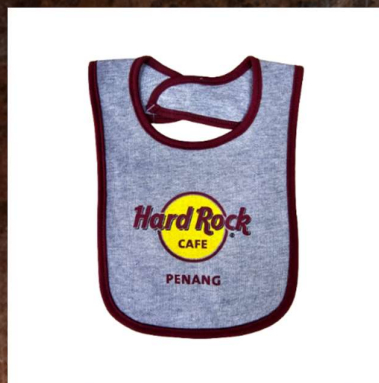

BABY BIB CAFÉ
RM50.00