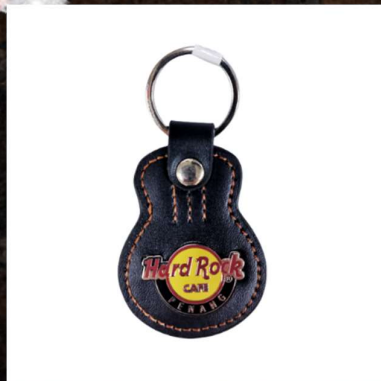

KEYRING LEATHER GUITAR
RM75.00