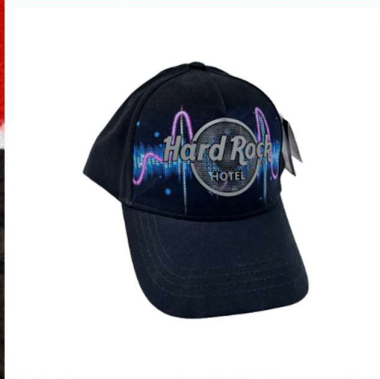

HATS

SOUNDWAVE
RM100.00