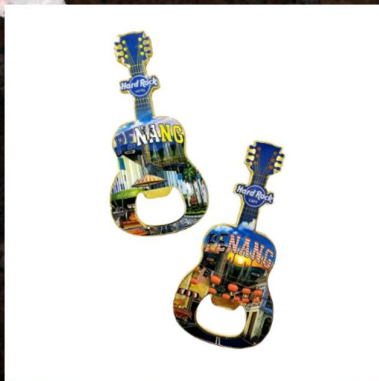

MAGNET V20 CITY
HOTEL / CAFÉ
RM65.00