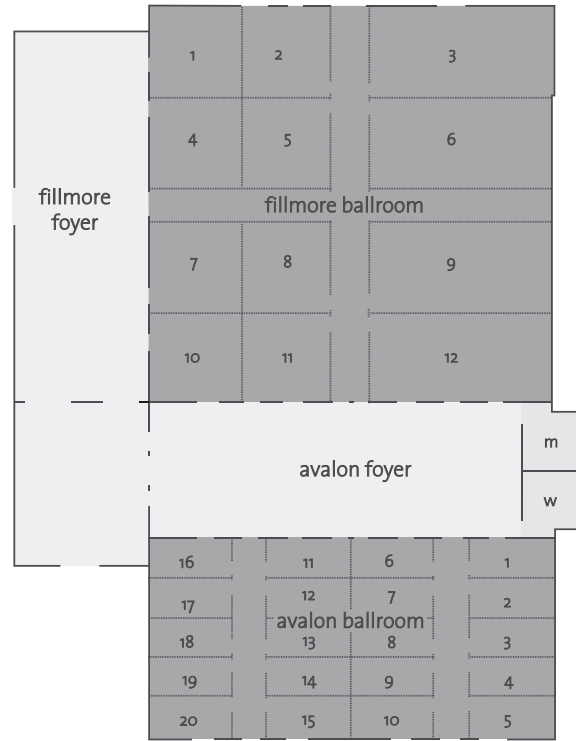

MEETINGS AND EVENTS

FILLMORE BALLROOM 37,500 sq ft / 3,600 sq mts

AVALON BALLROOM 18,800 sq ft / 1,755 sq mts