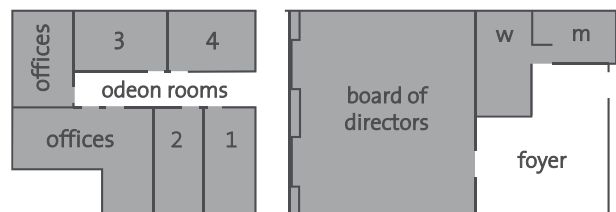

ODEON 1,765 sq ft / 545 sq mts

BOARD OF DIRECTORS 1,394 sq ft / 129.50 sq mts