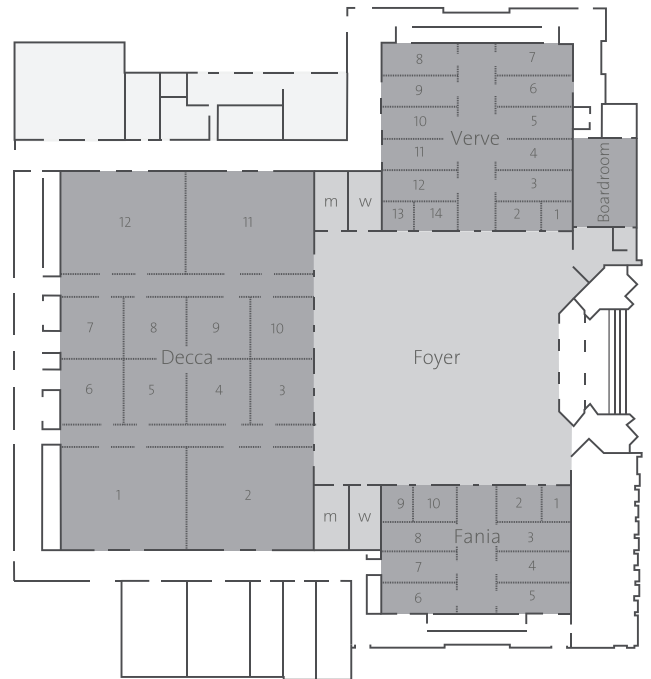

MEETINGS AND EVENTS

DECCA 24,602 sq ft / 2,312.80 sq mts

VERVE 9,044 sq ft / 852.60 sq mts

FANIA 6,035.40' sq ft / 560 sq mts