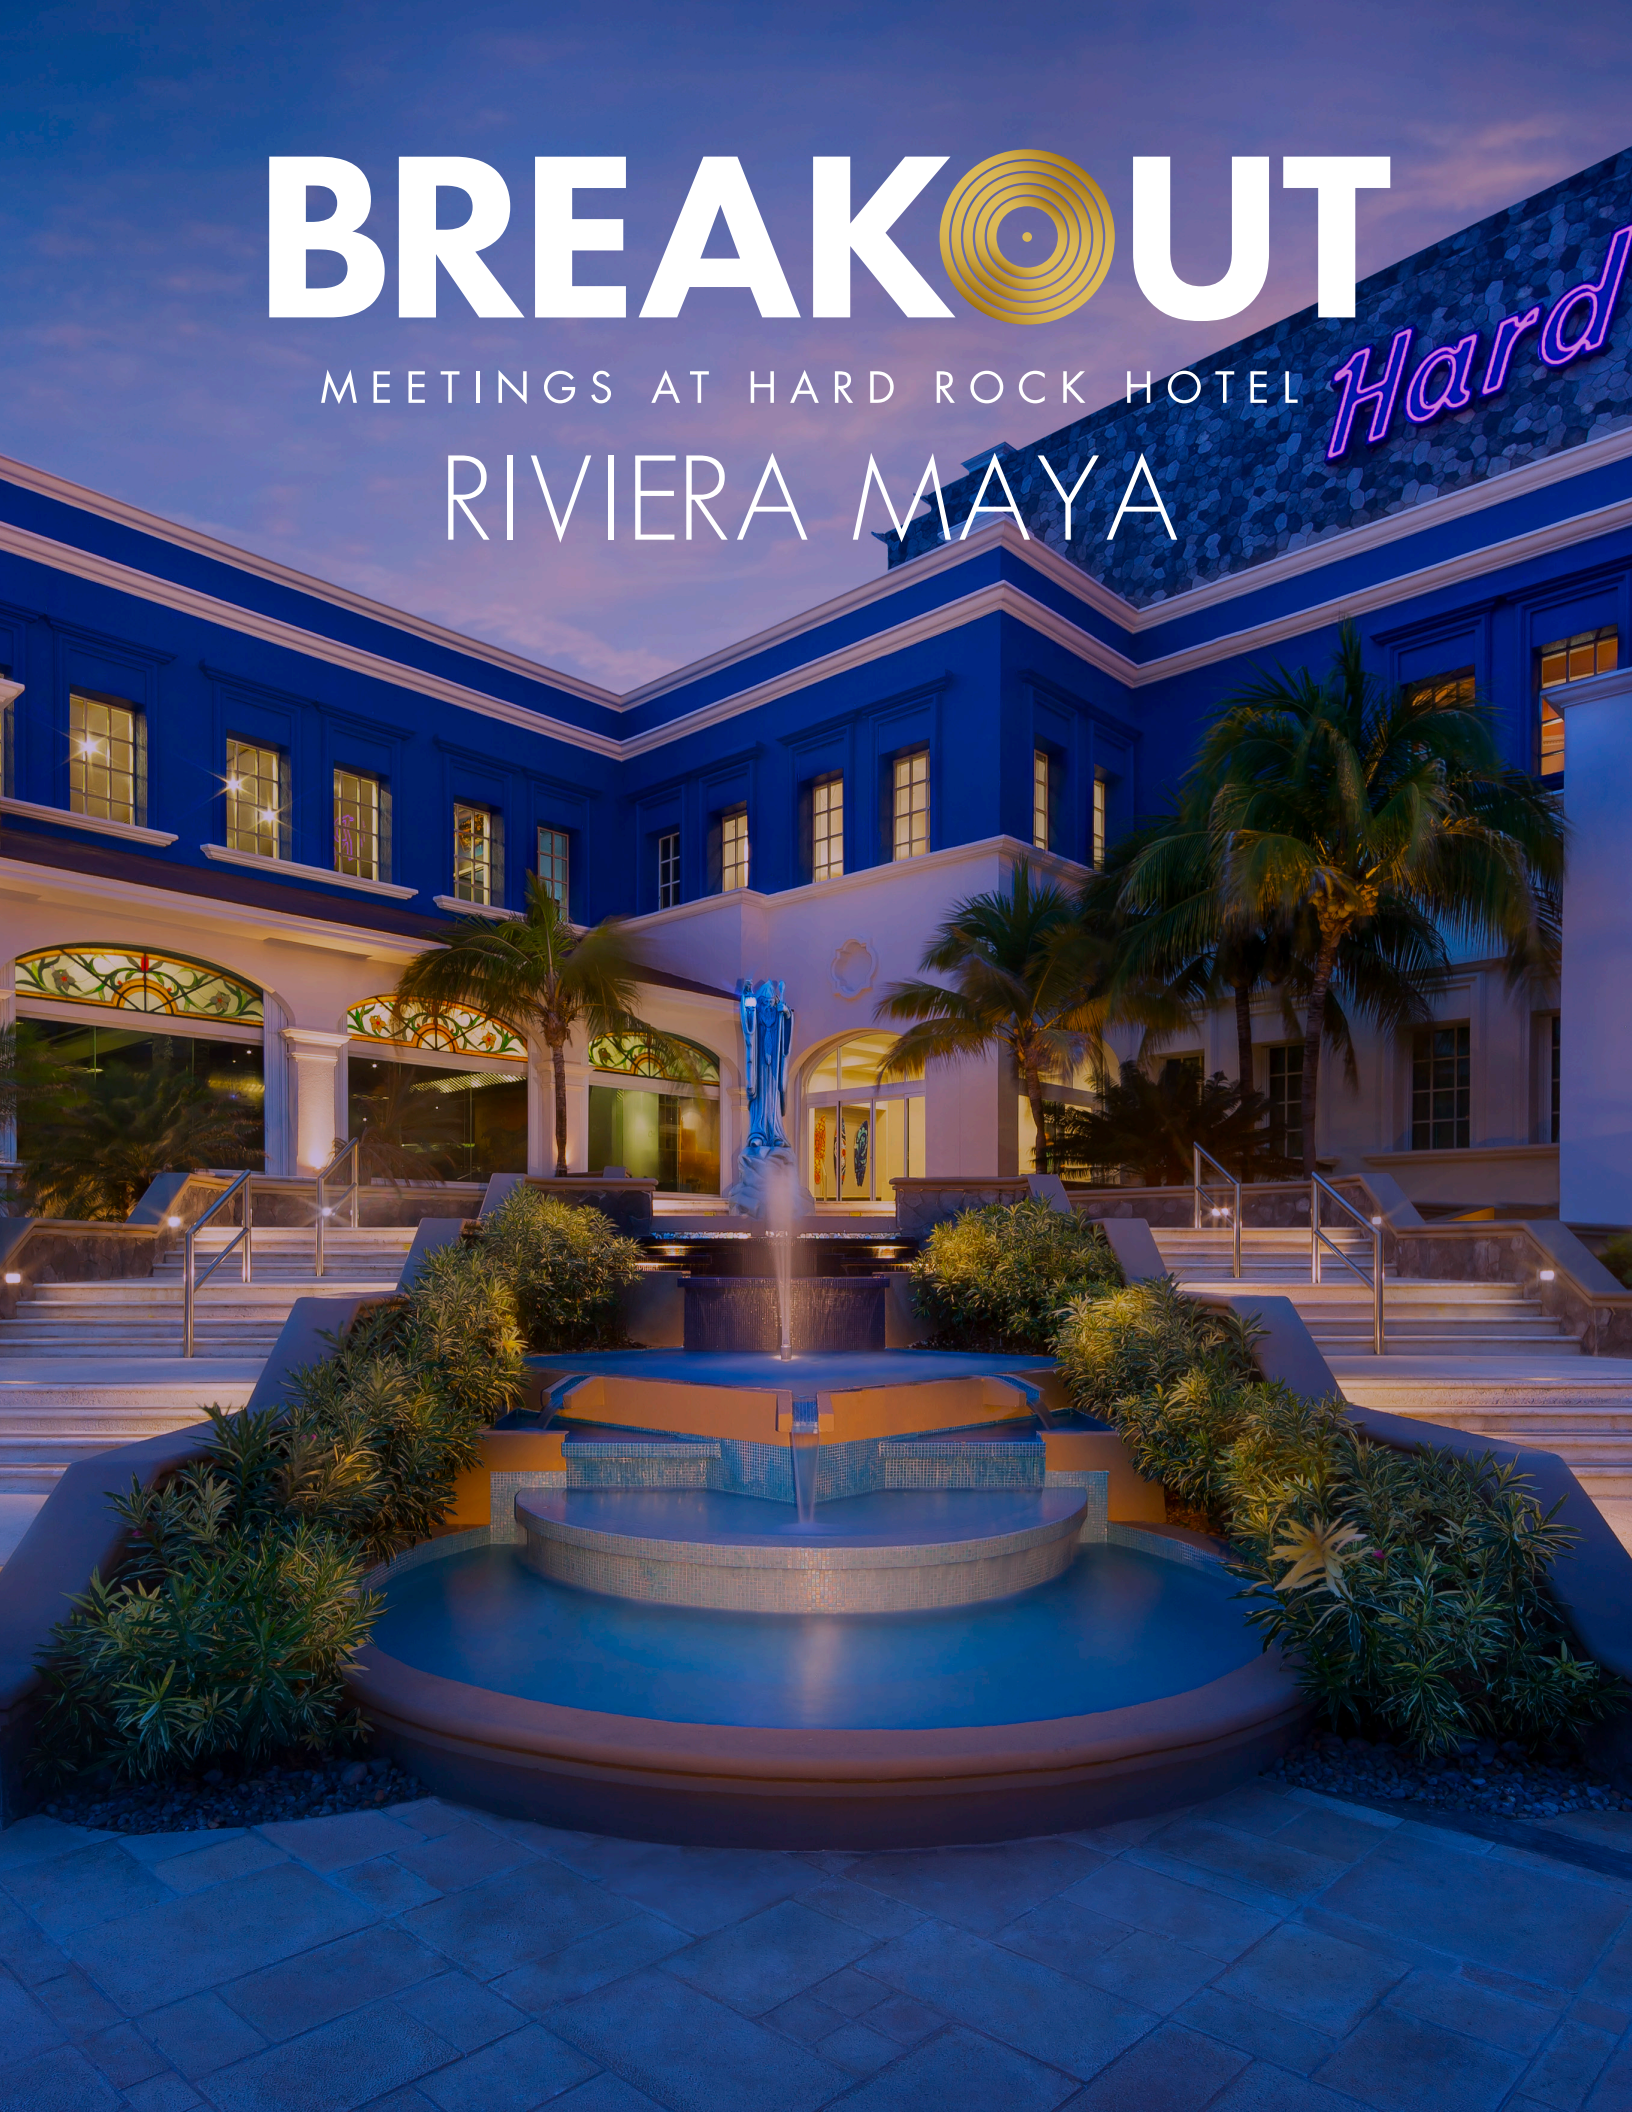

# BREAKOUT

MEETINGS AT HARD ROCK HOTEL

RIVIERA MAYA

*Hard*

Just off the azure waters of the Caribbean Sea, the Hard Rock Hotel Riviera Maya is nothing short of the ultimate crowd pleaser. Live it up with world-class shopping and endless style. Enjoy the beauty of a private beach in a protected cove. Treat the kids to the Kids Club and teen activities.