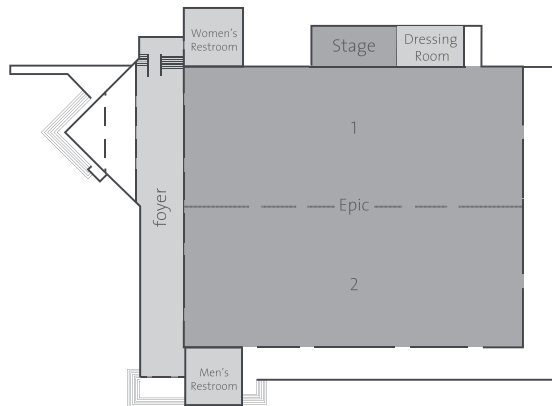

EPIC 32,275.20 sq ft / 3,000 sq mts