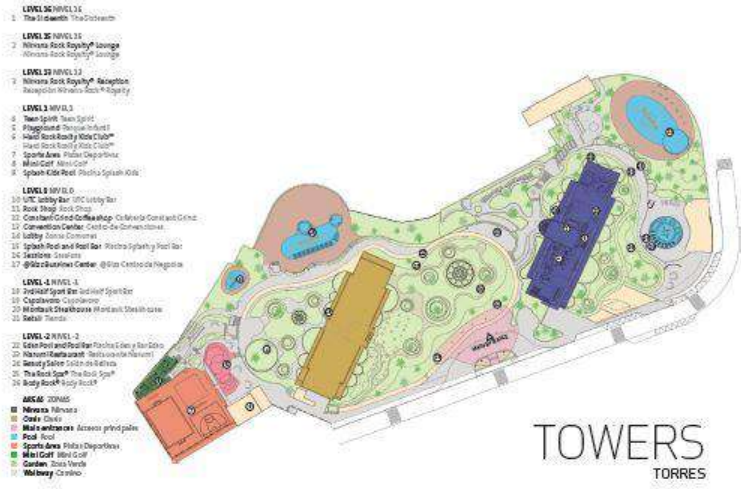

TENERIFE

ROCK ROYALTY

Frontdesk 09:00am-09:00pm

Butler 11:00am-07:00pm

Breakfast lounge 08:00am-11:00am

Afternoon Tea Lounge
04:00pm-06:00pm

07:00pm-10:00pm

Access to Thermal Circuit Rock Spa
(1 per person and stay)

computer available

Observations: Up on the 12th, 13th, 14th and 15th floors of the Nirvana Tower, the rooms and suites in the Rock Royalty® category offer exclusive features like concierge service and a VIP reception desk, among other luxury services, as well as access to a spectacular 100 m2 lounge with views overlooking the Atlantic Ocean, only available for members of Rock Royalty®.